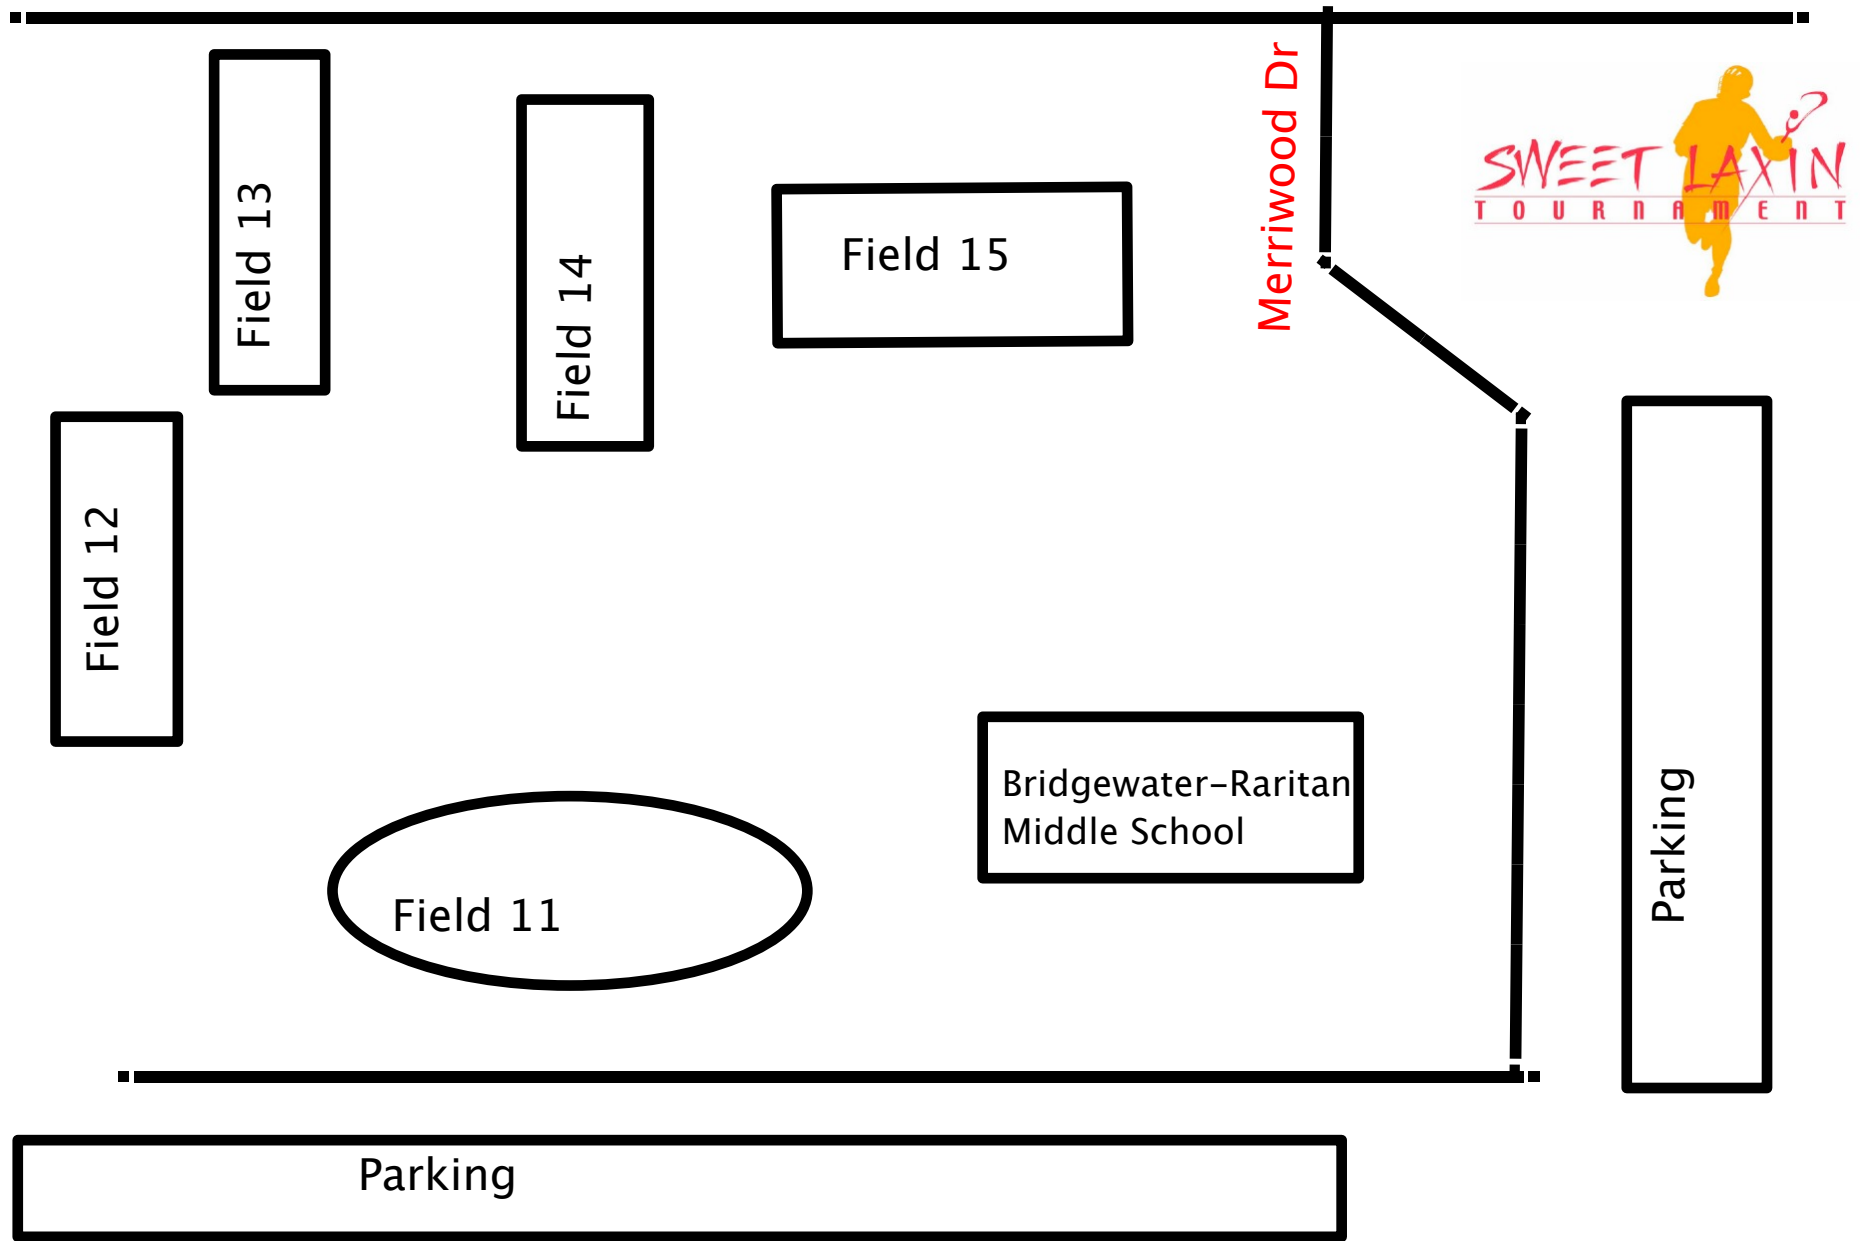

Foothill Rd

BRIDGEWATER-RARITAN MIDDLE SCHOOL FIELDS 11-14
MERRIWOOD DR- GPS: 425 FOOHILL RD

MAP NOT TO SCALE