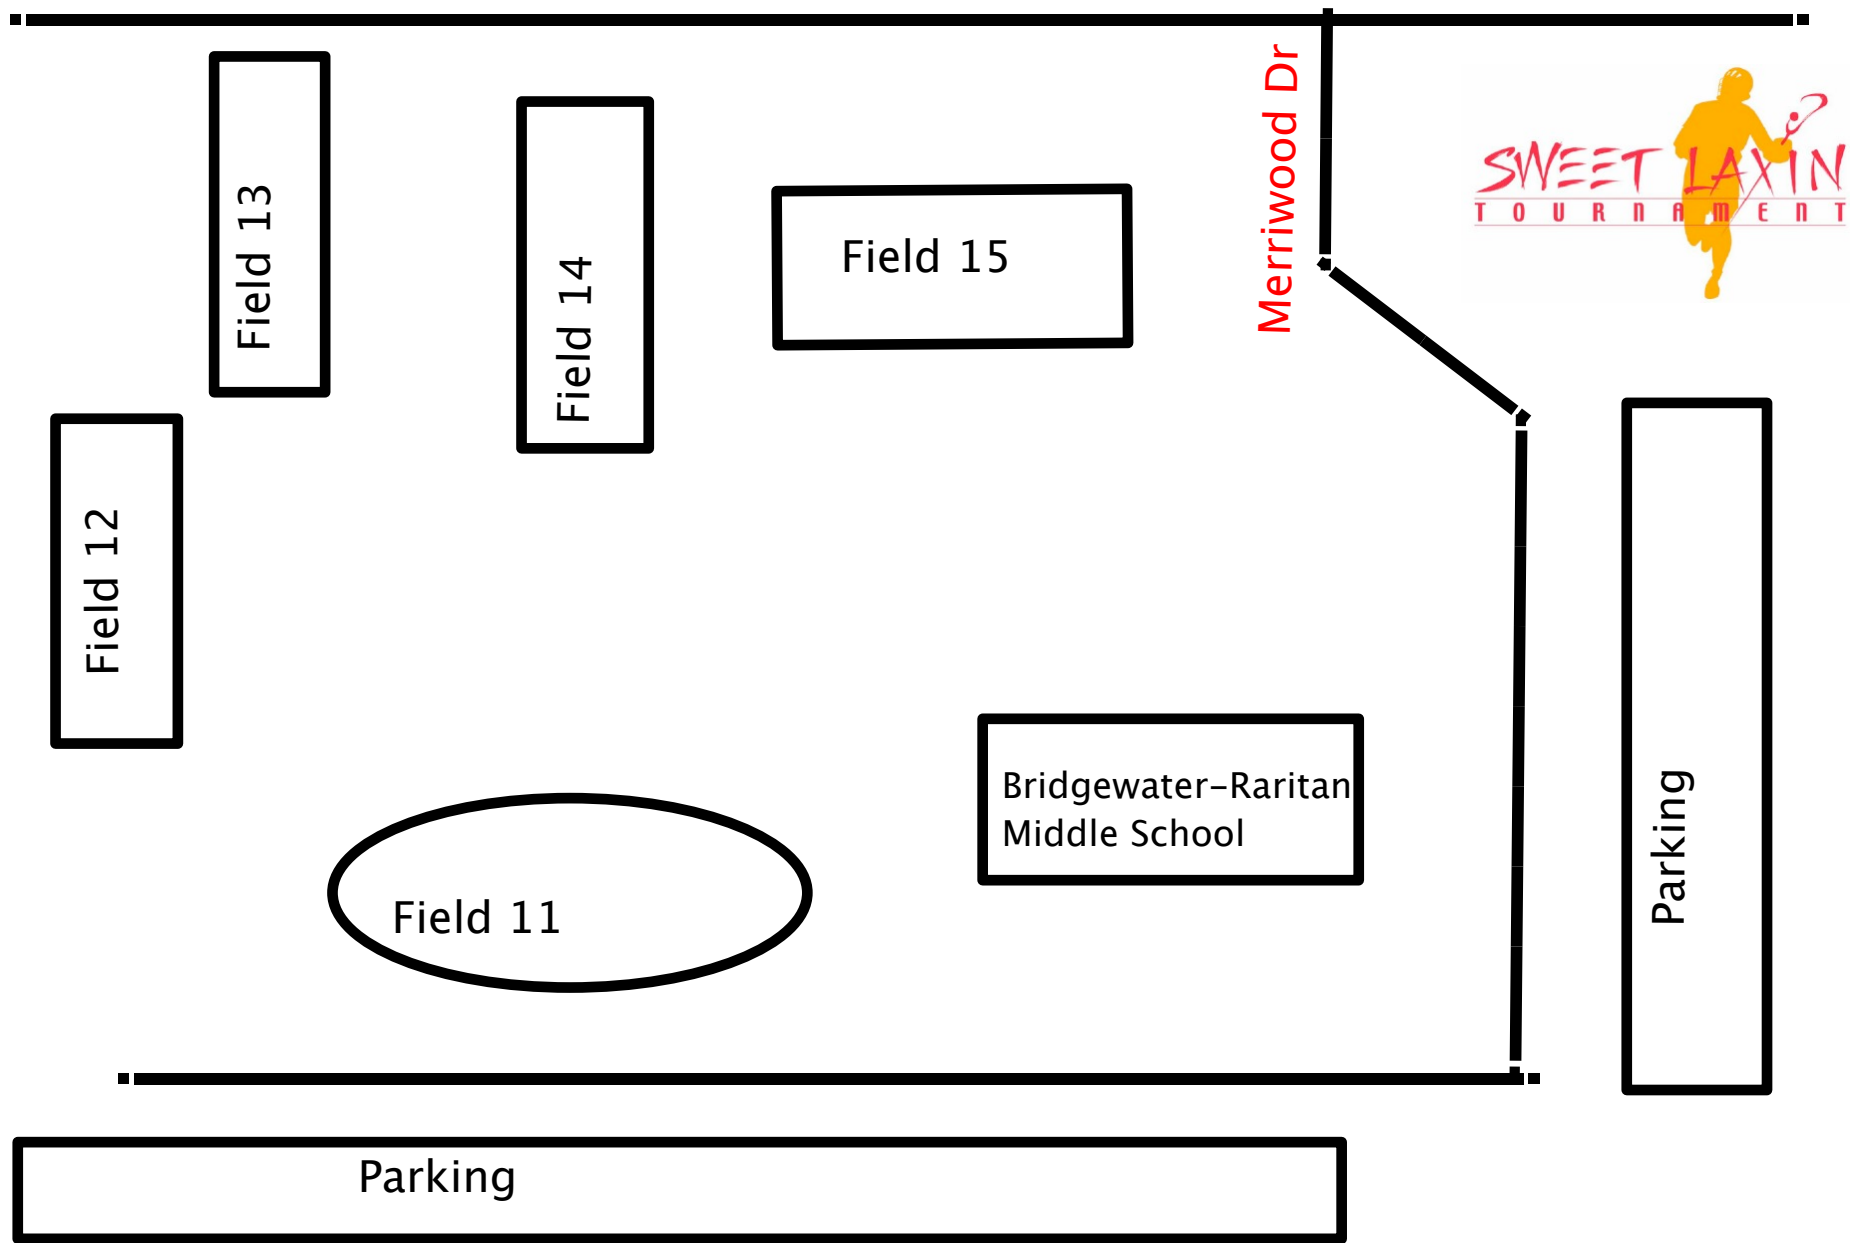

Foothill Rd

BRIDGEWATER-RARITAN MIDDLE SCHOOL FIELDS 11-14
MERRIWOOD DR- GPS: 425 FOOHILL RD

MAP NOT TO SCALE